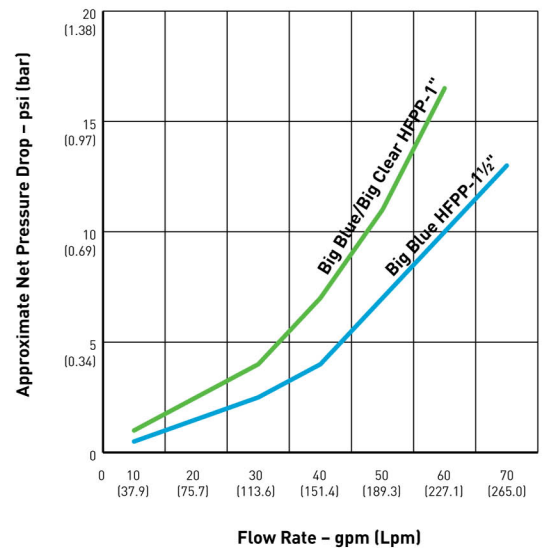

*NSF component listed

CAUTION: Protect against freezing to prevent cracking of the filter and water leakage.

ACCESSORIES

PART #	DESCRIPTION
150296	SW-3 Wrench for 10" Big Blue
144368	SW-4 Wrench for 20" Big Blue
SH144229	Cartridge Coupler for 4-1/2" Cartridges
151122	Buna-N O-ring for Big Blue
244718	WB-ZP - Zinc Plated Bracket ONLY
150061	WB-ZP Kit - Zinc Plated Bracket
357639	WB-SS - Stainless Steel Bracket ONLY
357640	WB-SS Kit - Stainless Steel Bracket
144928	WB-PC Kit - Powder Coated White Bracket
144258	Two-Housing Bracket
144259	Three-Housing Bracket
160210	Big Blue /Big White/Big Clear Skid, Fiberglass Hardware Kit (Assembly Required)

PRESSURE DROP VS FLOW RATE

WATER QUALITY SYSTEMS

5730 NORTH GLEN PARK ROAD, MILWAUKEE, WI 53209

P: 262.238.4400 | F: 262.238.4404

WATERPURIFICATION.PENTAIR.COM | WWW.PENTAIRINDUSTRIAL.COM

CUSTOMER CARE: 800.279.9404 | tech-support@pentair.com

© 2016 Pentair Residential Filtration, LLC. All rights reserved.

For a detailed list of where Pentair trademarks are registered, please visit waterpurification.pentair.com/ brands. Pentair trademarks and logos are owned by Pentair plc or its affiliates. Third party registered and unregistered trademarks and logos are the property of their respective owners.

310053 Rev E MY16

AUTHORIZED DISTRIBUTOR

Water Gem, Inc.
818 S 28th Street, Harrisburg, PA 17111
P: (717) 561-4440 F: (717) 561-4688
www.watergem.com